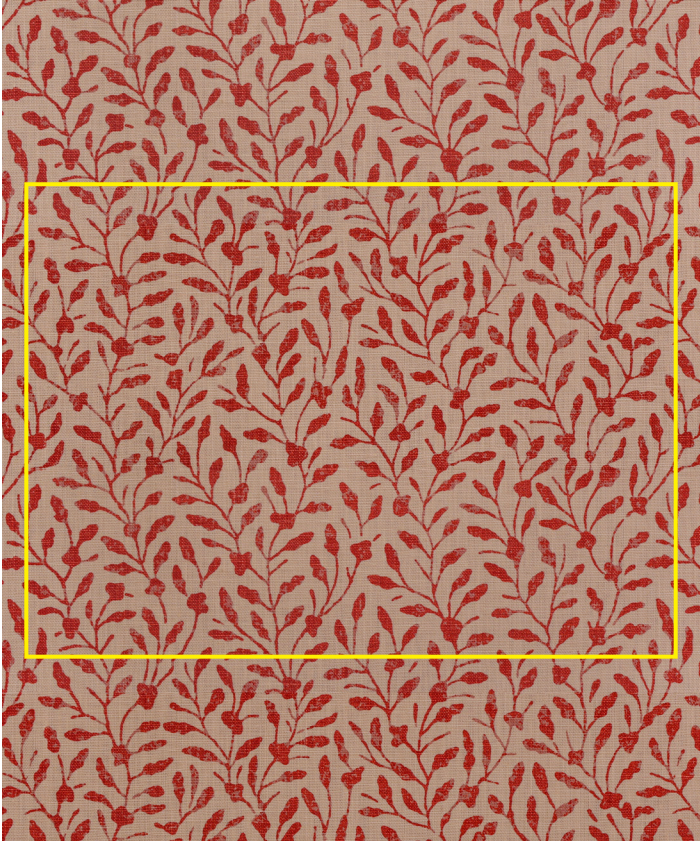

n a m a y s a m a y

Kadva Mughal | KADV-07-N2

Design	Kadva
Colour	Mughal
Code	KADV-07-N2
Composition	100% Linen
Width	136cm / 54in
Repeat	29cm (h) 20.5cm (v) 11.5in (h) 8in (v)
Weight	286g/sqm
Notes

Kadva Mughal | KADV-07-N2